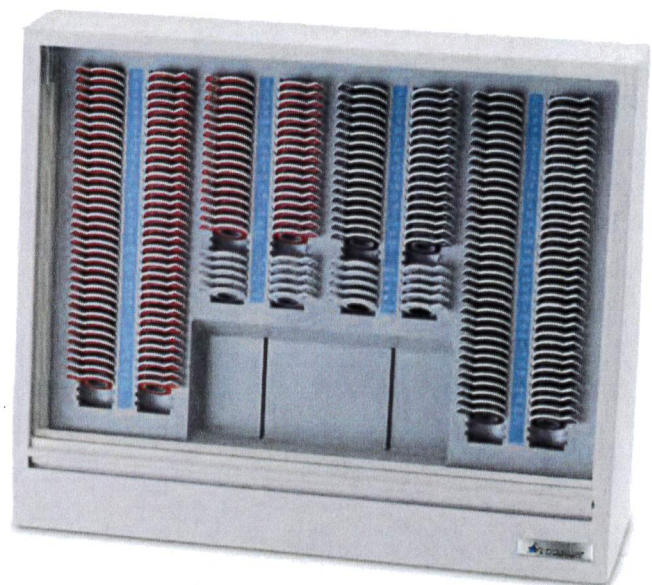

BK 1

Comprehensive trial lens case

Large-set trial lens case containing 228 trial lenses. Available as table and wall version in grey white with roll top.

33180 Trial Lens Case BK 1/T, table version

33280 Trial Lens Case BK 1/W, wall version

Detailed brochure available