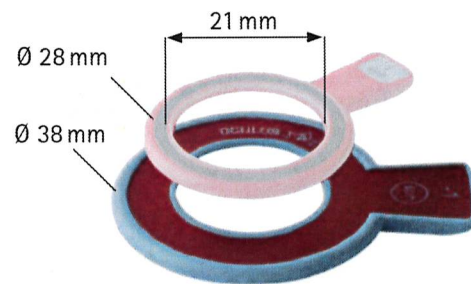

# Trial Lens Cases BK Line

Unsurpassed quality made by OCULUS

Comparison between tl (trial lens, bottom) for Universal Trial Frames UB 3+/UB 4/UB 4 höhenverstellbar\*/UB 6, half-eye trial frames and tls (trial lens small, top) for Universal Trial Frame UB 5.